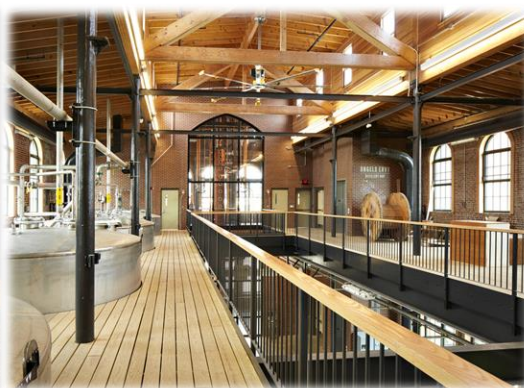

# Angel's Envy

Distillery and Visitors Center

Owner: Louisville Distilling Company  
Project Location: Louisville, KY  
Cost: \$27,000,000

**Structural Services, Inc**

Consulting Engineers  
5948 Timber Ridge Dr. Suite 201  
Prospect, KY 40059  
502-292-2100